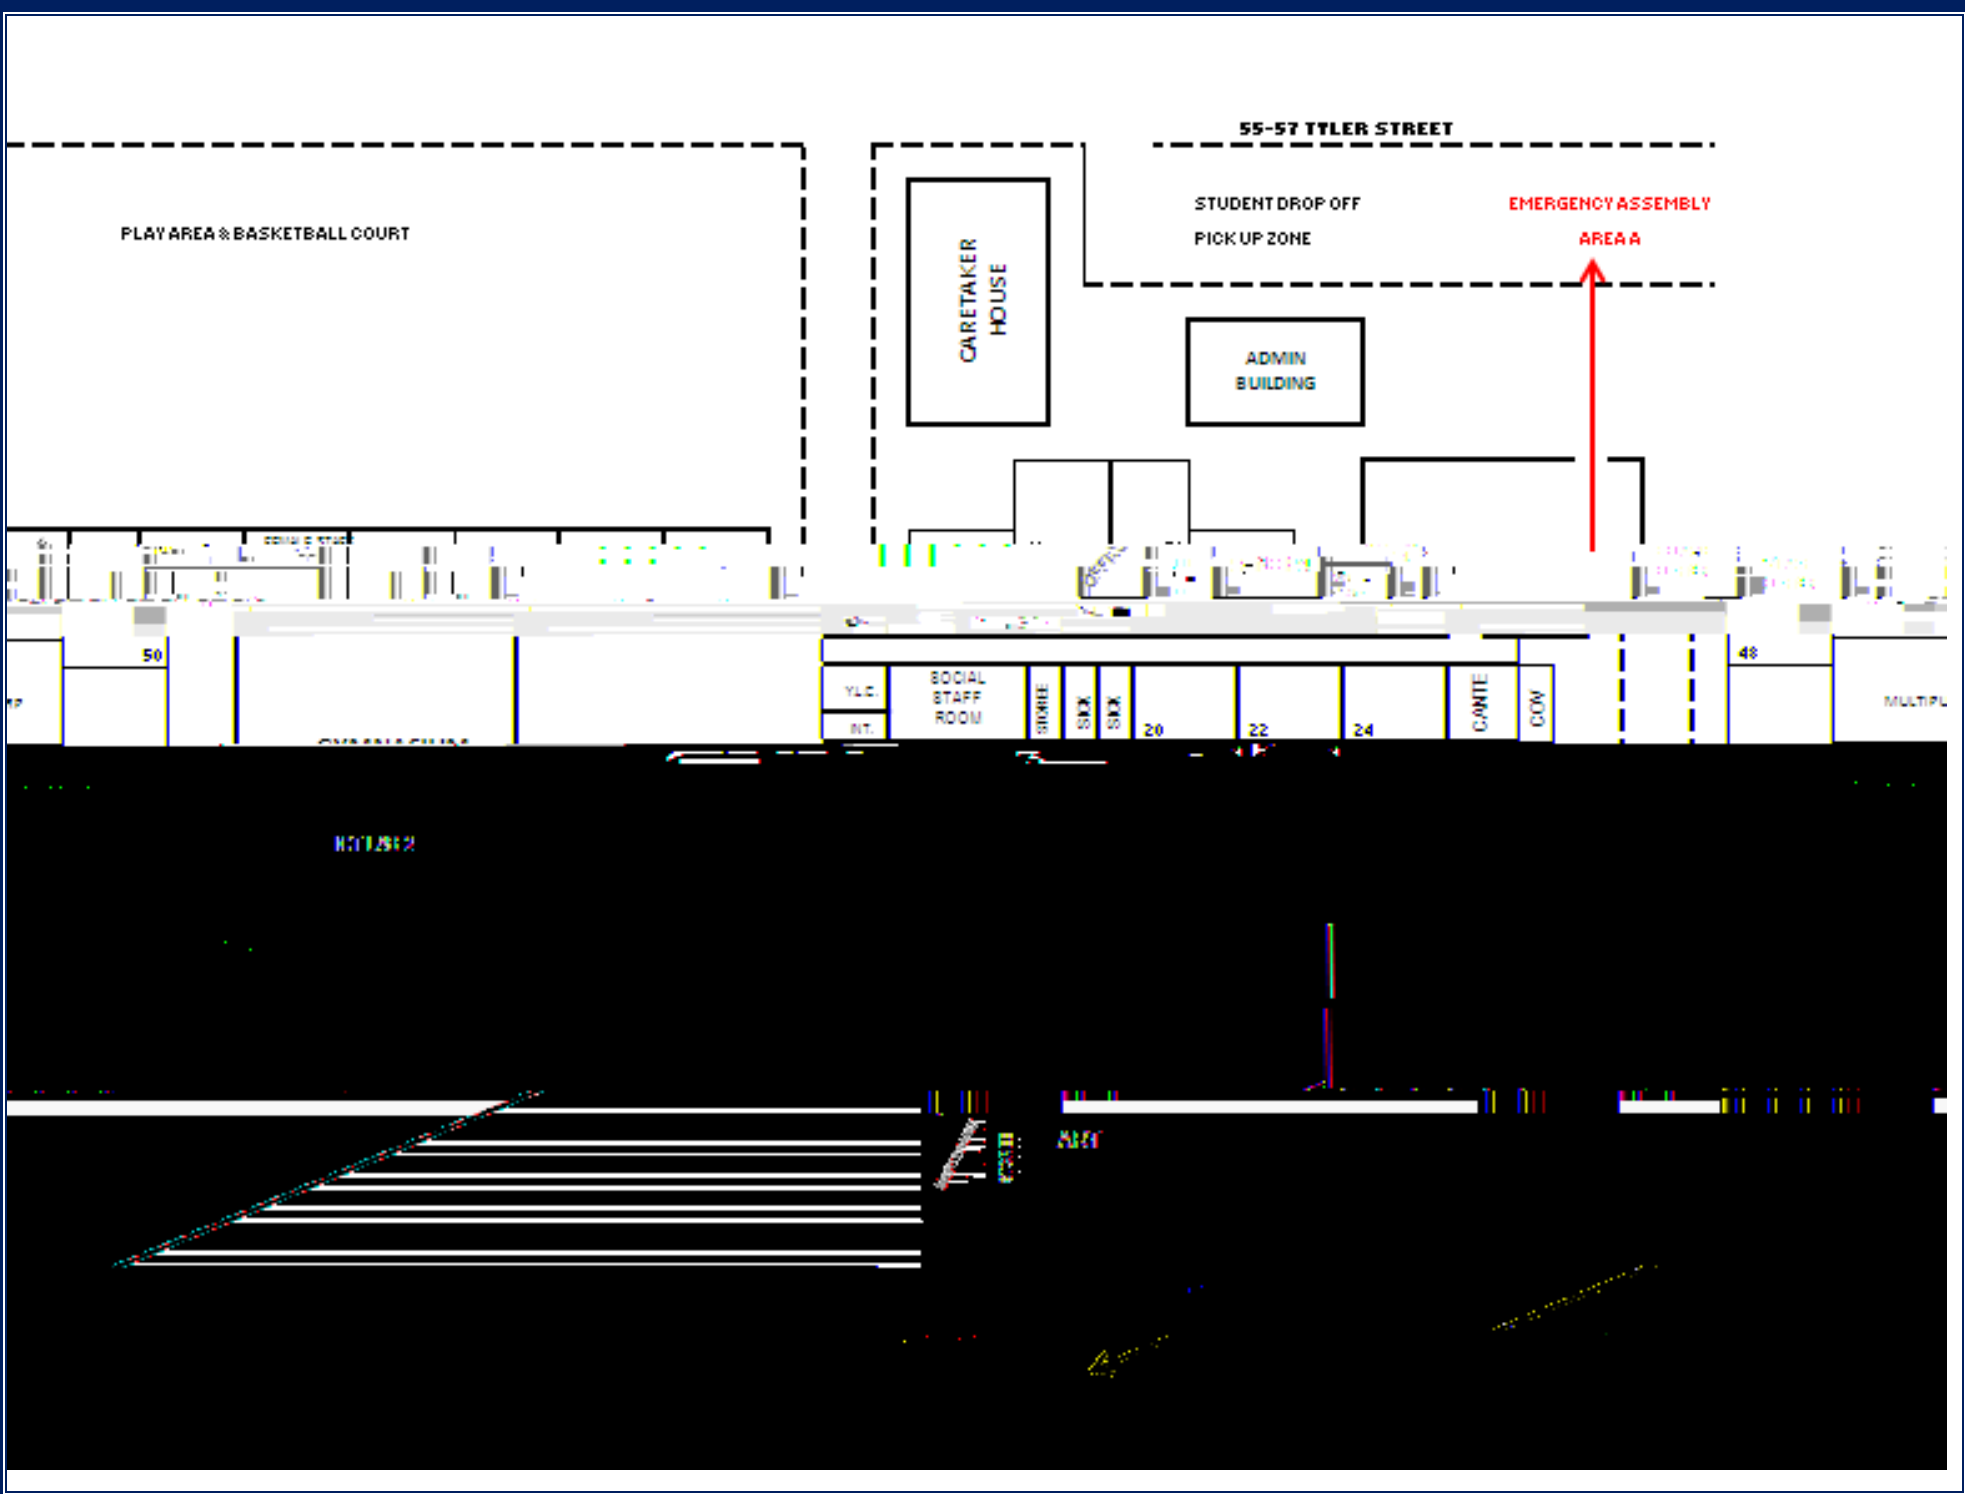

**E**

**EMERGENCY  
ACTION FOR  
VCE EXAMINATION  
CENTRE**

55-57 TYLER STREET

PLAY AREA BASKETBALL COURT

CARETAKER HOUSE

STUDENT DROP OFF PICK UP ZONE

EMERGENCY ASSEMBLY AREA A

ADMIN BUILDING

YLC	SOCIAL STAFF ROOM	BOYS	GIRLS	GIRLS	20	22	24	CANTINE	COW	48	MULTIPL
NT											

50

GYMNASIUM

MULTIPL

ART